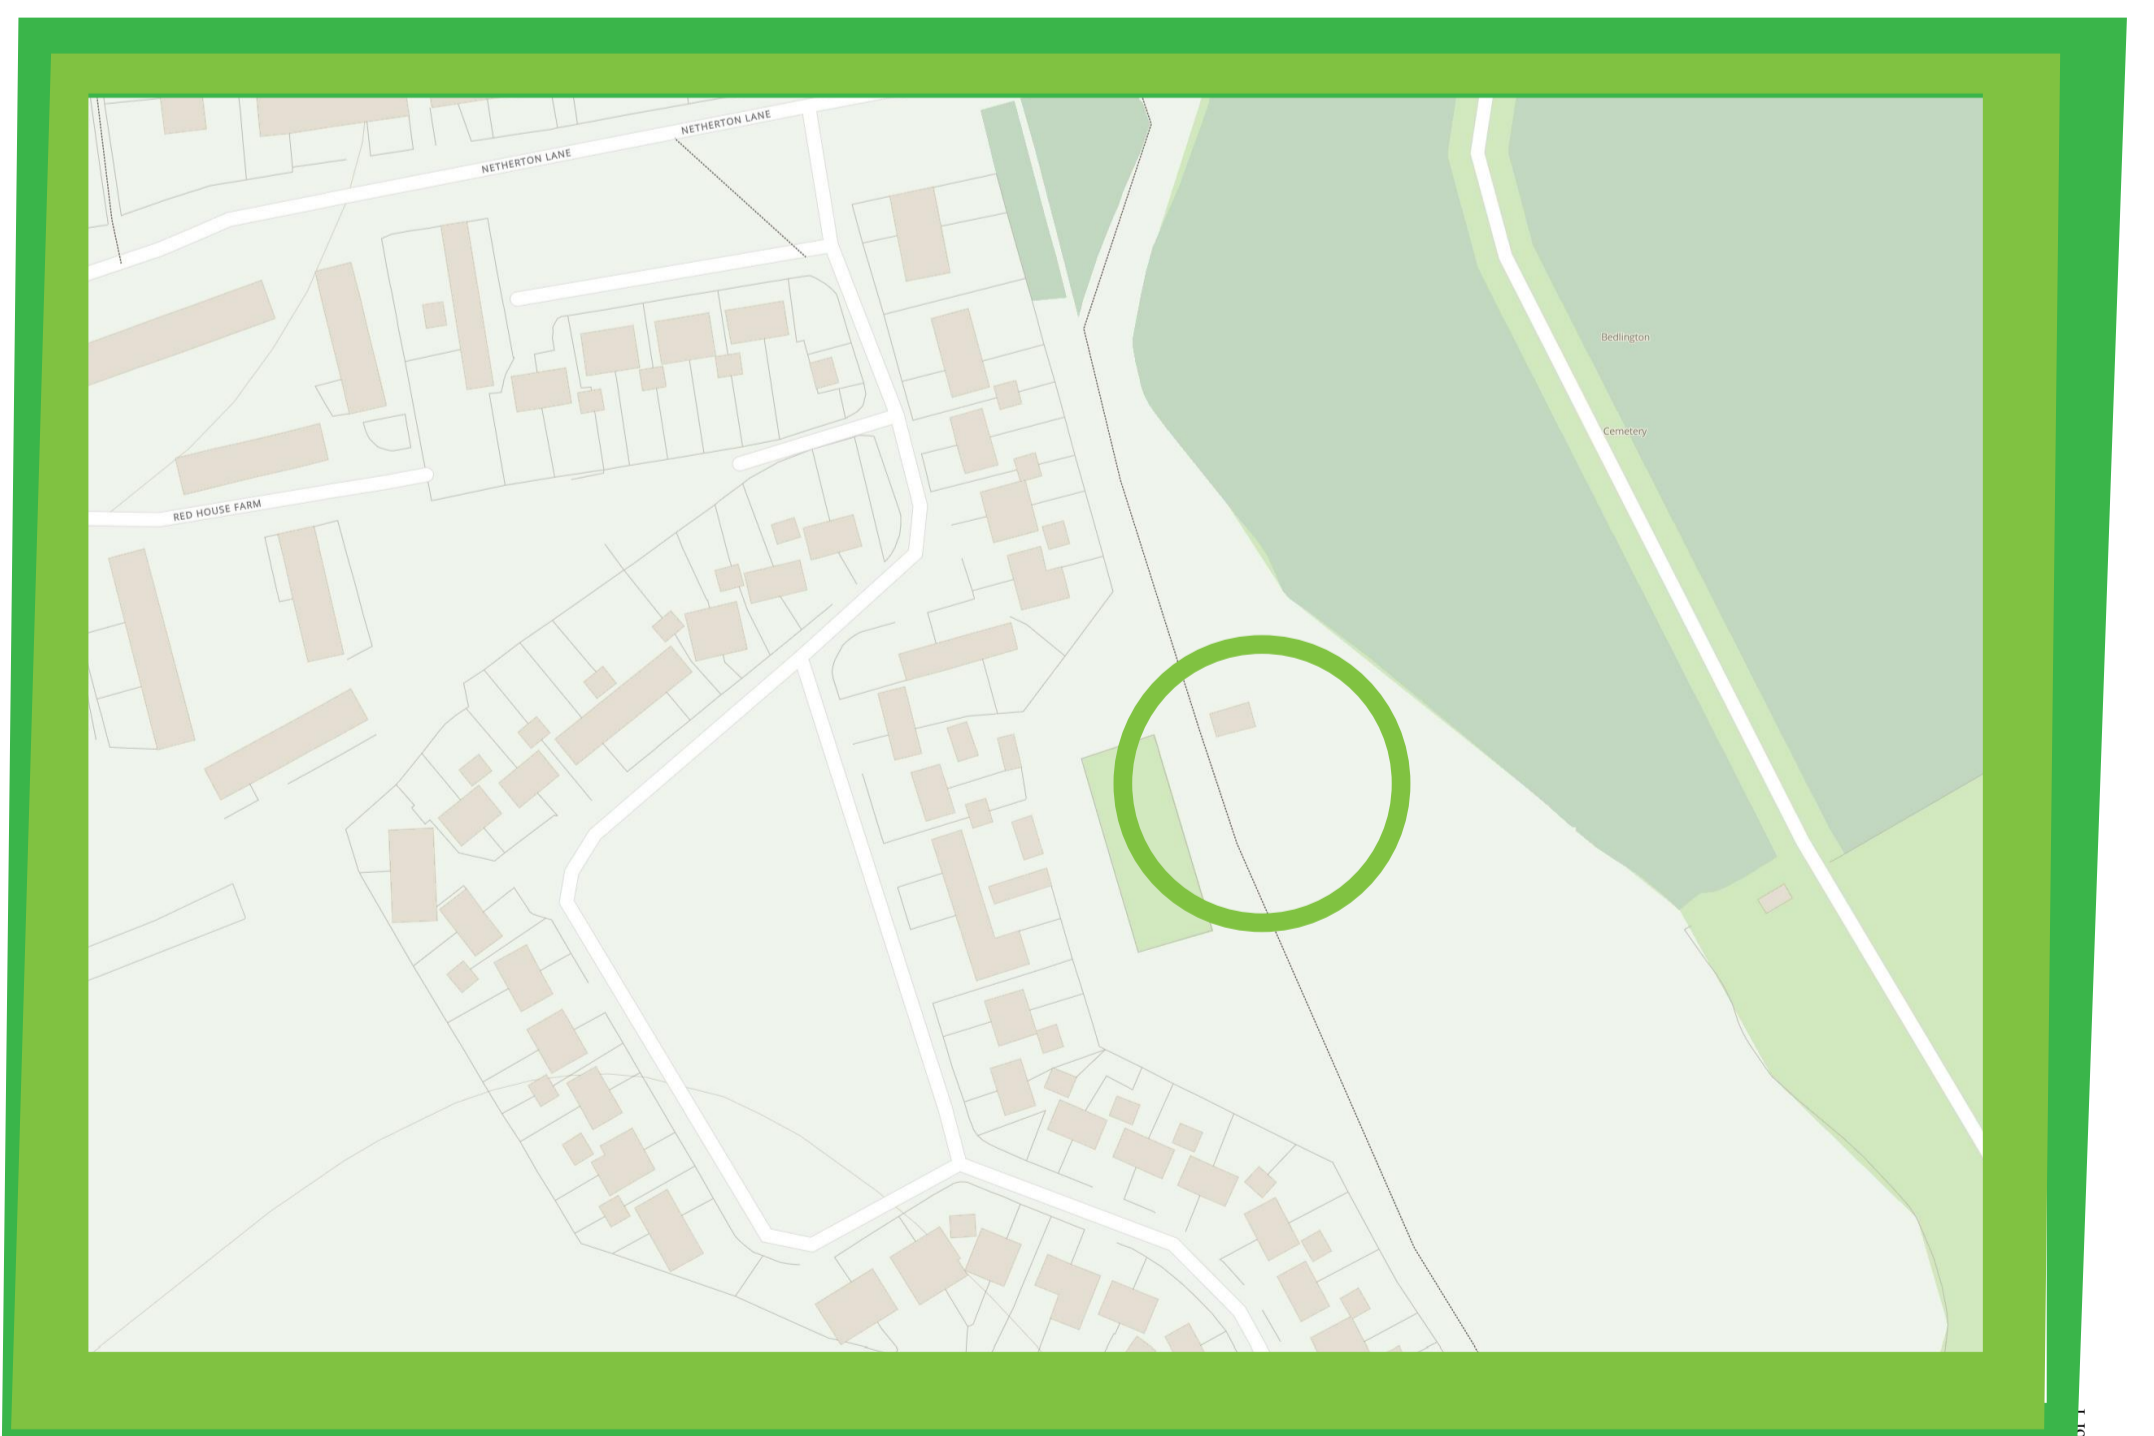

## Where will the Bedlington PlayZone be?

The proposed site of the new PlayZone is Westlea.

This site has been identified for a new build facility following conversations with local councillors and community groups. It is in the heart of Bedlington West and an area that currently doesn't have an existing multi sports facility.